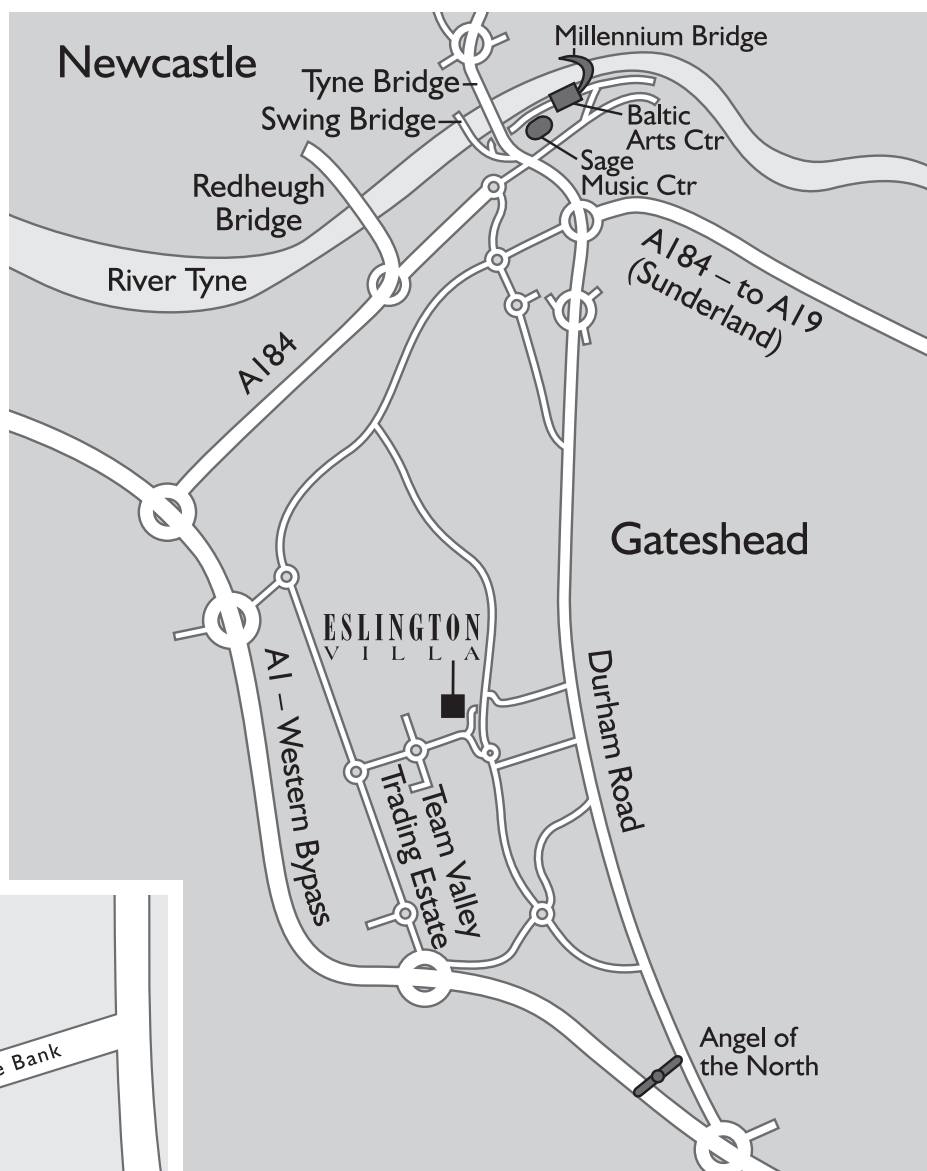

# We are easy to find

## Directions

We are easy to find, just off the A1 in Low Fell, Gateshead, next to the Team Valley and within striking distance of the vibrant social and cultural scenes of Newcastle & Gateshead as well as the dramatic countryside and coastlines of Northumbria and County Durham.